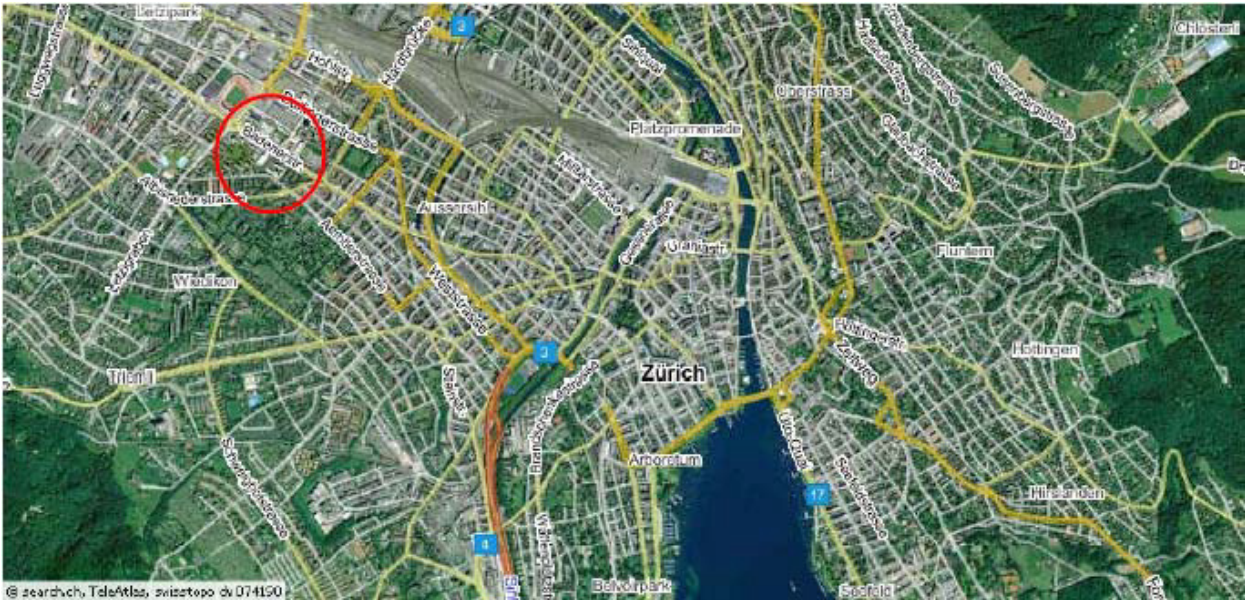

Directions to the Workcamp Switzerland office

Driving directions by car:

1. Take exit 64 direction Chur/Luzern/Zürich-City
2. Follow E41 for approx. 0,7 km
3. Change to A1L / E41, approx. 2,5 km and take exit in direction Chur/Luzern/Unterstrass
4. drive on: 1 / E41 / Hirschwiesenstrasse
5. Follow E41 direction Bern/Basel/Chur/Luzern/A1 and Waid-Spital, ap-prox. for 4,5 km
6. Turn left in ‚Kalkbreitestrasse‘
7. Turn right after 200m in ‚Badenerstrasse‘, look for number 129