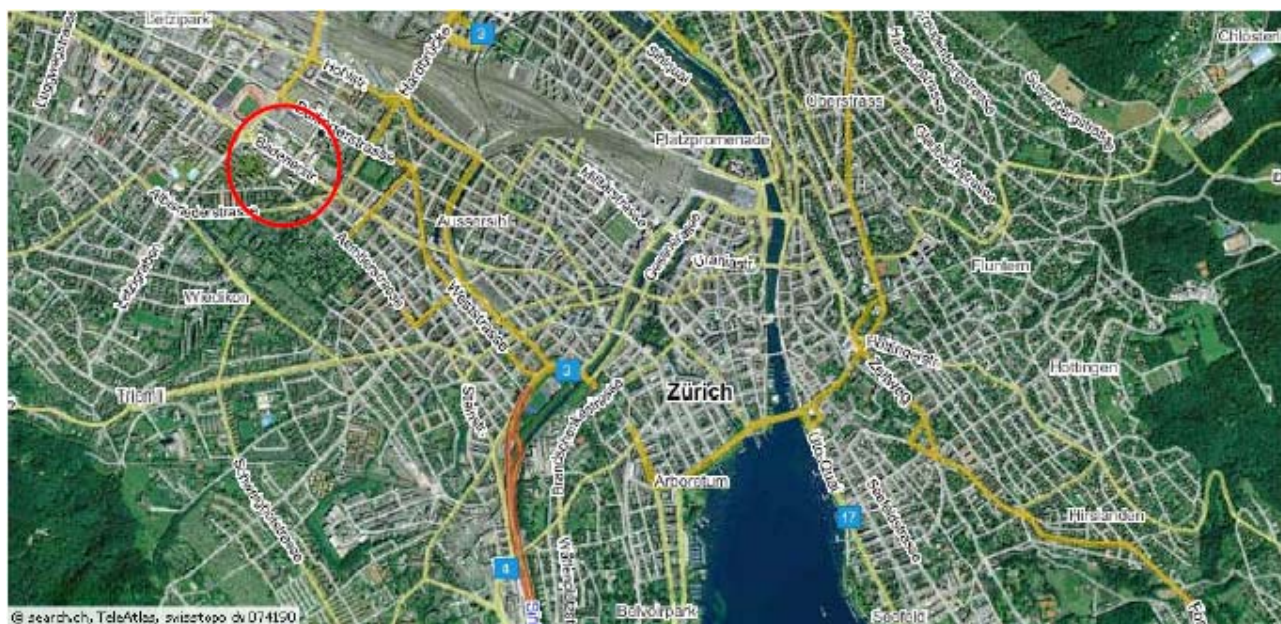

Directions to the Workcamp Switzerland office

Driving directions by car:

1. Take exit 64 direction Chur/Luzern/Zürich-City
2. Follow E41 for approx. 0,7 km
3. Change to A1L / E41, approx. 2,5 km and take exit in direction Chur/Luzern/Unterstrass
4. drive on: 1 / E41 / Hirschwiesenstrasse
5. Follow E41 direction Bern/Basel/Chur/Luzern/A1 and Waid-Spital, approx. for 4,5 km
6. Turn left in ‚Kalkbreitestrasse‘
7. Turn right after 200m in ‚Badenerstrasse‘, look for number 129