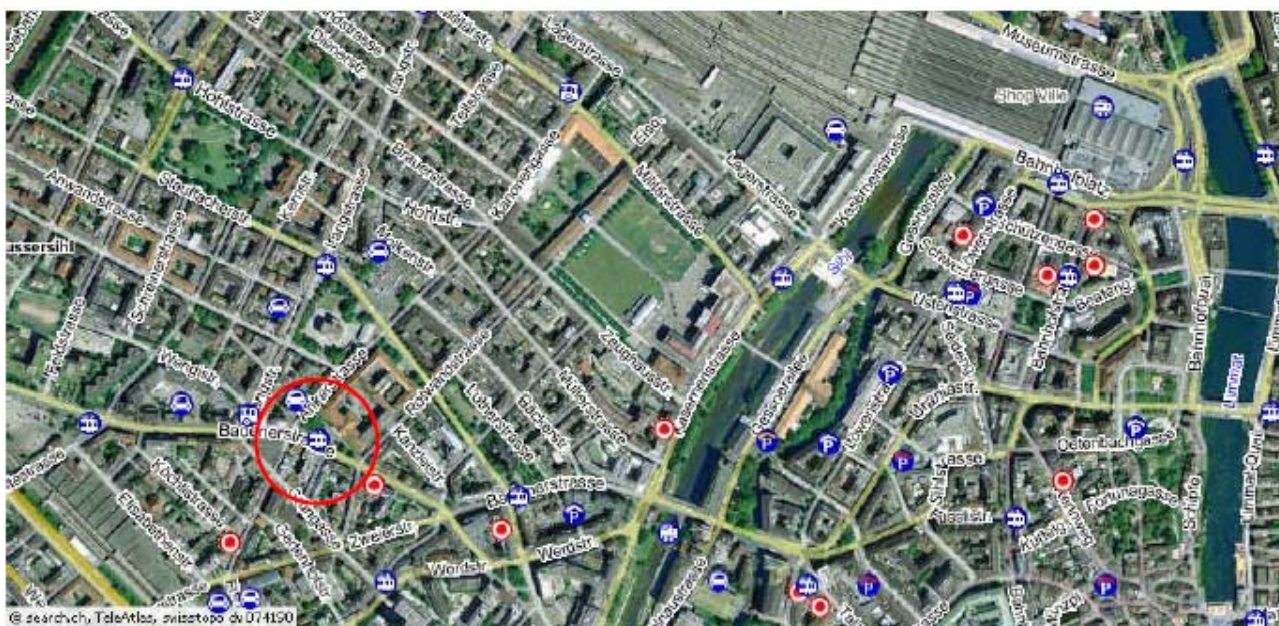

Directions to the Workcamp Switzerland office

Directions by public transport:

1. Take the train or bus to main station Zurich.
2. Tram 3 (green) direction Albisrieden. Tram stop is located on the opposite of the taxi stand.
3. Get off at tram stop „Bezirksgebäude“.
4. Follow the street ‚Badenerstrasse‘ for approx. 300m. On the left hand-side you will see No. 129.
5. Office of Workcamp Switzerland is located on the second floor. Please ring the bell.