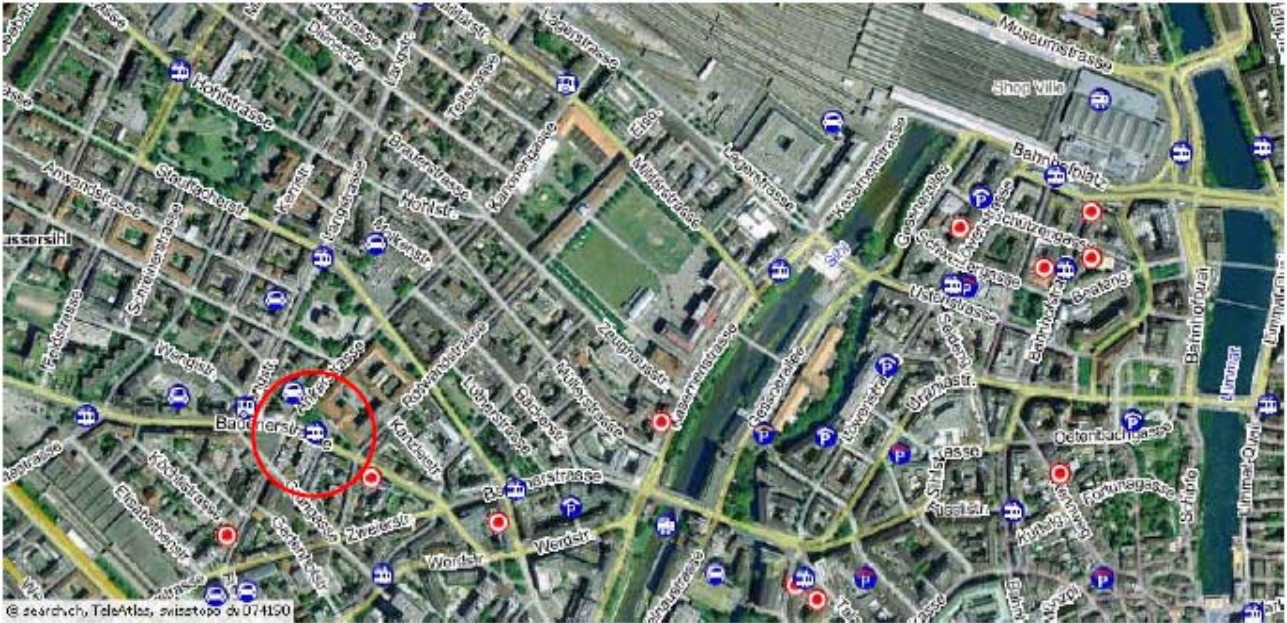

Directions to the Workcamp Switzerland office

Directions by public transport:

1. Take the train or bus to main station Zurich.
2. Tram 3 (green) direction Albisrieden. Tram stop is located on the opposite of the taxi stand.
3. Get off at tram stop „Bezirksgebäude“.
4. Follow the street ‚Badenerstrasse‘ for approx. 300m. On the left hand-side you will see No. 129.
5. Office of Workcamp Switzerland is located on the second floor. Please ring the bell.